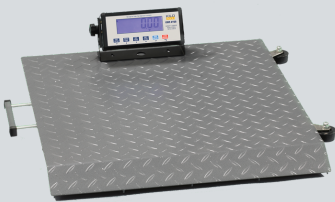

KILOTECH

Easy to use reliable scales

**DO YOU KNOW THE
DIFFERENT TYPES OF
SCALES?**

www.kilotech.com

KILOTECH

Easy to use reliable scales

Platform Scale

Suitable for general weighing purposes.

Bench Scale

Ideal for smaller items and benchtop applications.

Floor Scale

Designed for larger, heavier items and pallets.

Counting Scale

If you need to count large quantities of small items.