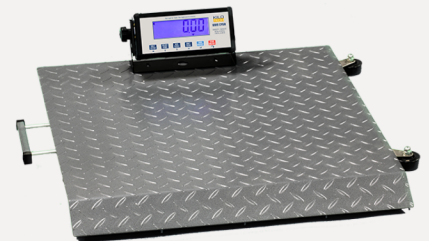

WHY CHOOSE A KILOTECH SCALE?

- Easy to Use
- Brand Reputation
- Warranty & Support
- Legal Requirements

Kilotech Scales and our technicians are Government Certified

KWS-301

KPS-SS

KPS-MS

Abacus AB-30

Cyclone