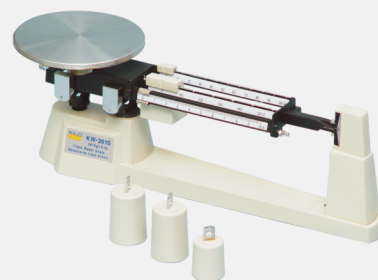

KHA
Affordable entry
level precision

KLE Econo
Affordable: small
lab & education

KW 2610
Precision
sliding beam